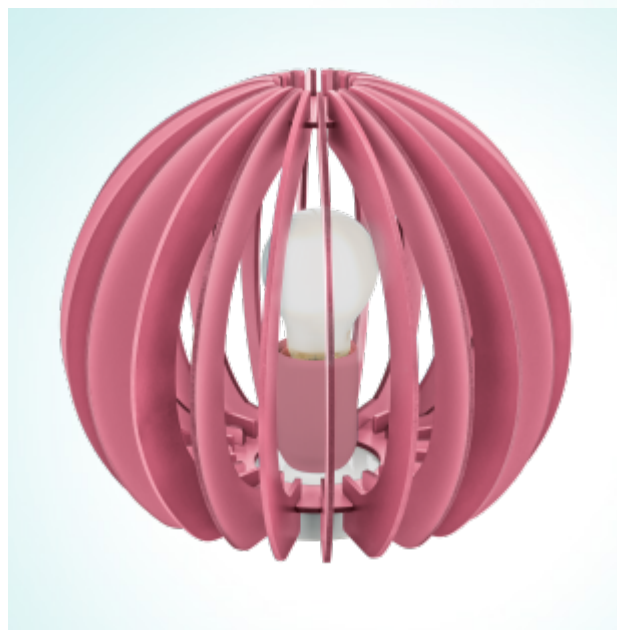

95954

FABELLA

General Information

Article:	95954
Lighting Type:	table luminaire
Collection:	Style
EAN Code:	9002759959548

Dimensions

Height:	225 mm
Ø:	250 mm
Base Ø:	80 mm
Weight:	0.805 kg

Illuminant

Socket:	E27
Illuminant:	E27
Delivery:	excl.
Max. Wattage:	1x 42W
Suitable for:	A++ - E

Material & Colour

Enclosure Material:	steel
Enclosure Colour:	pink
Glass / Shade Material:	wood
Glass / Shade Colour:	pink

Functionality

Switch:	in-line switch

Technical Information

Protection Rating:	IP20
Protection Class:	2
Line Voltage:	220-240V,50/60Hz
Operation Voltage:	220-240V,50/60Hz

Technical changes reserved